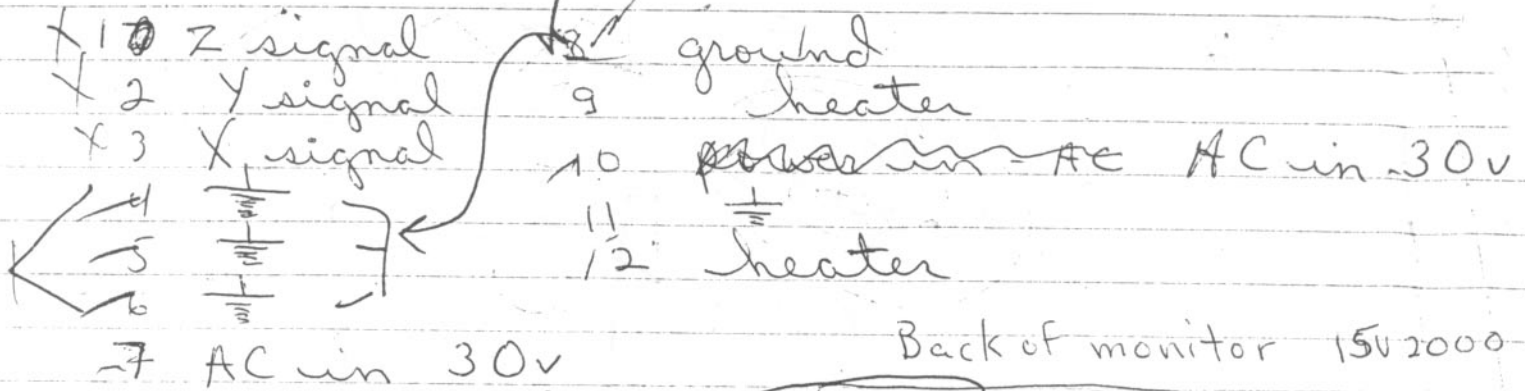

# B&W XY Monitor

Back of monitor 15U 2000

no

pin assignment  
color raster

- E1 Red
- E2 Green
- E3 Blue
- E4 Ground
- E5 Vert. Sync
- E6 Hor. Sync

X-Y

Back of unit