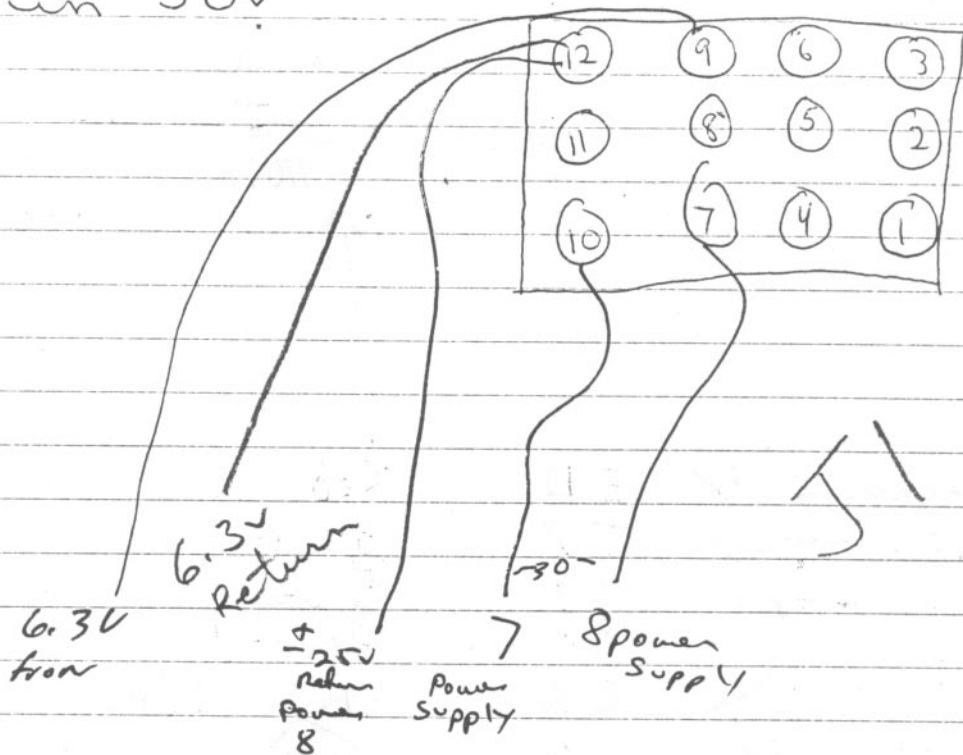

# B&W XY Monitor

Back of monitor 15U 2000

no

pin assignment  
color raster

- E1 Red
- E2 Green
- E3 Blue
- E4 Ground
- E5 Vert. Sync
- E6 Hor. Sync

X-Y

Back of unit